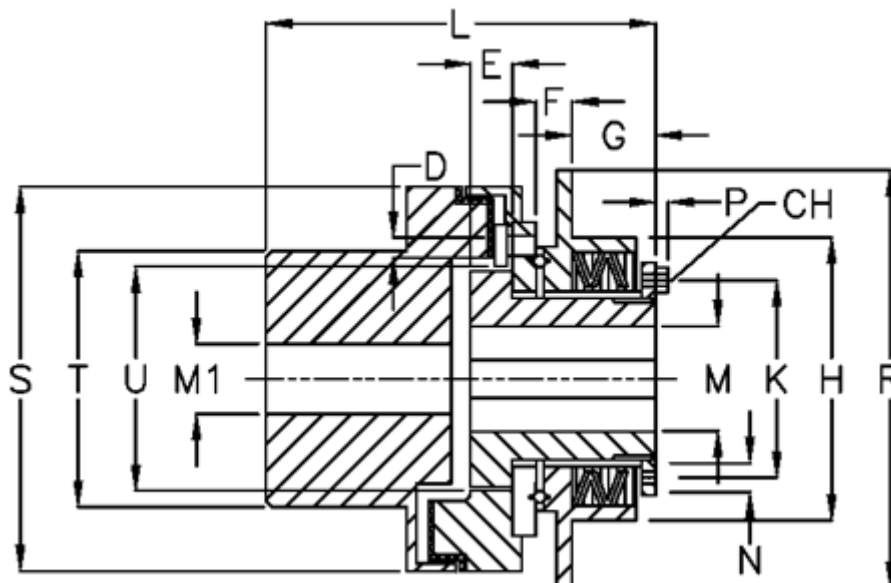

Article number: 46952033

Description: Safeguard mini G 20 L

Measures

D	= 6xM5	L	= 85.0	U	= 37
Disc spring mounting	= 3x1M	M1 max	= 30		
Disc spring version	= L - heavy	M max	= 20		
E	= 12.0	M min	= 7		
F	= 6.0	P	= 3.0		
G	= 22.0	R	= 80		
H	= 53	S	= 67		
K	= 38	T	= 46		